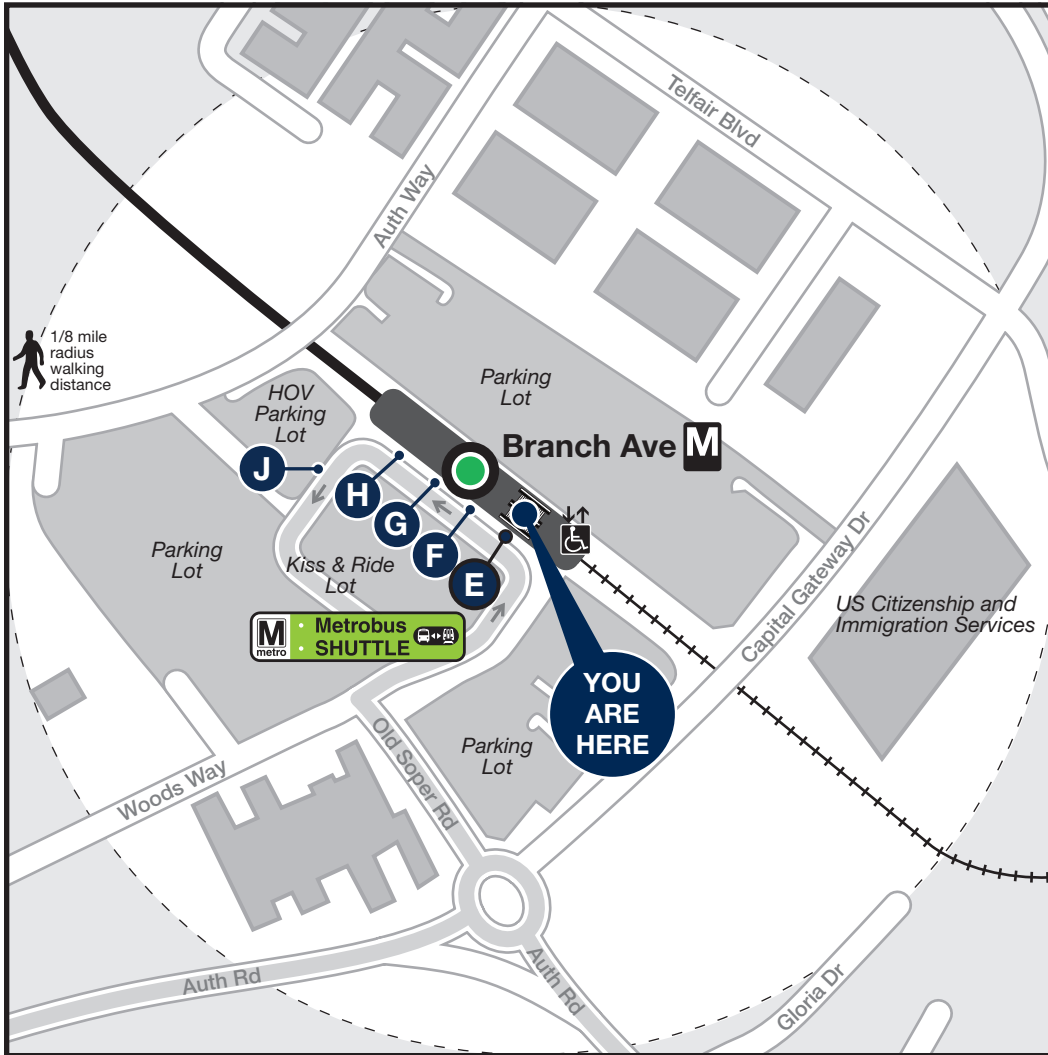

# Station Vicinity Map Branch Ave

**LEGEND**

Bus Stop (on the street)    Bus Bay (at the station)

The lettered discs on this map will help you locate the bus stop or bay near this station. Be advised the letters are not displayed on the street bus stops.

Elevator  
 Escalator  
 Bus Route  
 Metrorail Station and line

54.089.EVAC-0622

Metrobus SHUTTLE

In the event of an emergency, this bus stop will also be served by shuttle buses.

**Approximate walking distance to the next Metro Station from this exit**

There are no stations within a reasonable walking distance.

Route	Destination	Board at
<b>THE BUS-PRINCE GEORGE'S COUNTY</b>		
<b>30</b>	Clinton	

Subject to change without notice. Esta información puede cambiar.